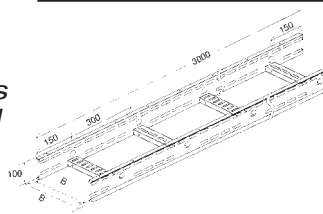

Lasnek medium duty ladder tray is designed using 1.5mm 316L – 1.4404 stainless steel and is suitable for larger cabling solutions demanding both rigidity and lateral stability. Manufactured using a standard 100mm side wall profile each 3 metre length comes complete with drain holes, pre-slotted rungs vertical and horizontal slots for quick and easy installation

Standard Features:

- n Material: 1.5mm 316L – 1.4404 stainless steel
- n Finish: Dull polish
- n Lengths: 3 Metre with 10 x 42mm x 24mm rungs
- n Height Profile: 100mm
- n Splice Connectors: Self locating complete with set of M10 fixings
- n Bends and risers: Complete with integral splice plate
- n Accessories: Wide range available

Options Available:

- n Finish: High polish
- n Fixings: Ladder to channel
- n Fittings: Various radius configurations

3m LENGTHS

100 mm High	Internal Width	Ref.
	150mm	LM-150-LL-03
	300mm	LM-300-LL-03
	450mm	LM-450-LL-03
	600mm	LM-600-LL-03
	750mm	LM-750-LL-03
	900mm	LM-900-LL-03

FITTINGS

90° Flat Bends	Internal Width	Ref.
	150mm	LM-150-FB-90-600
	300mm	LM-300-FB-90-600
	450mm	LM-450-FB-90-600
	600mm	LM-600-FB-90-600
	750mm	LM-750-FB-90-600
	900mm	LM-900-FB-90-600

45° Flat Bends	Internal Width	Ref.
	150mm	LM-150-FB-45-600
	300mm	LM-300-FB-45-600
	450mm	LM-450-FB-45-600
	600mm	LM-600-FB-45-600
	750mm	LM-750-FB-45-600
	900mm	LM-900-FB-45-600