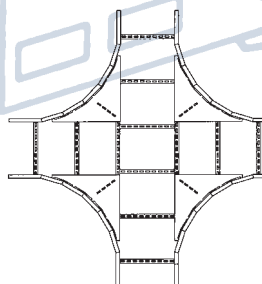

Cross Piece	Internal Width	Ref.
	150mm	LM-150-CR-XX-600
	300mm	LM-300-CR-XX-600
	450mm	LM-450-CR-XX-600
	600mm	LM-600-CR-XX-600
	750mm	LM-750-CR-XX-600
	900mm	LM-900-CR-XX-600