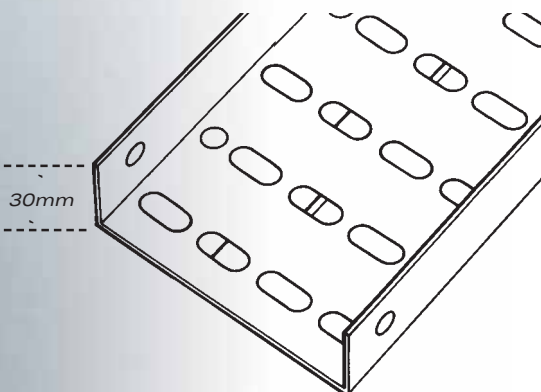

Using 1.2mm / 304 - 1.4301(2B) or 1.2mm 316L - 1.4404 stainless steel the Lasnek Medium Duty Single Flange (MDSF) tray is designed for applications requiring a cost effective solution. Manufactured using a side wall of 30mm MDSF is ideal for transporting light duty cabling whilst maintaining overall system rigidity. Available in 3 metre lengths and with a full complement of fittings and accessories, the MDSF tray ensures a high standard on any installation.

## Standard Features:

- n Material: 1.2mm / 304 - 1.4301 (2B) stainless steel or 1.2mm 316L - 1.4404
- n Wall: Straight edge de-burred 30mm high
- n Lengths: 3 Metre - complete with associated coupler and 8 fixings
- n Flat Fittings: Choice of angles - complete with cranked coupler and fixings
- n Couplers: Three sided - rigid for lengths, adjustable for fittings
- n Accessories & Brackets: Available for all sizes and configurations

## MDSF TRAY

MDSF Tray 3m Lengths	Width	304 Length Ref.	316 Length Ref.
	50mm	MDSF-050-03	A-MDSF-050-03
	75mm	MDSF-075-03	A-MDSF-075-03
	100mm	MDSF-100-03	A-MDSF-100-03
	150mm	MDSF-150-03	A-MDSF-150-03
	225mm	MDSF-225-03	A-MDSF-225-03
	300mm	MDSF-300-03	A-MDSF-300-03
	450mm	MDSF-450-03	A-MDSF-450-03